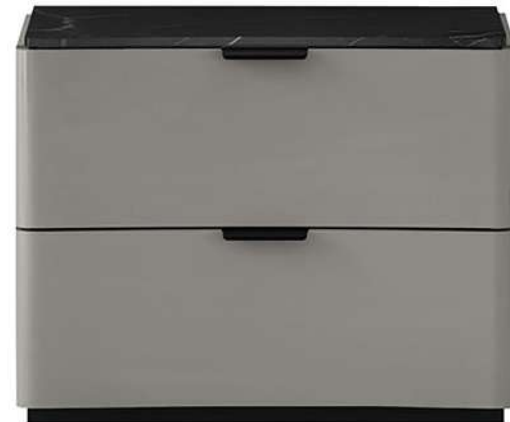

MASSIMO NIGHTSTAND

The Massimo nightstand is a sleek, memorable item. The brilliant combination of colors, and finishes mean you are getting world class bedroom accessory furniture.

Description:

Massimo Nightstand, Available in High Gloss Light Gray Lacquer, Top in Black and White Marble Texture Lacquer, 2 Self-Closing Drawers and Matte Black Handles.

Item Code:

NS2021-LGRY/BLK

Dimensions:

W: 26" D: 17" H: 19"

Available Color

ILP-2001-7MA-BLK

ILP-8890213HG-GRY