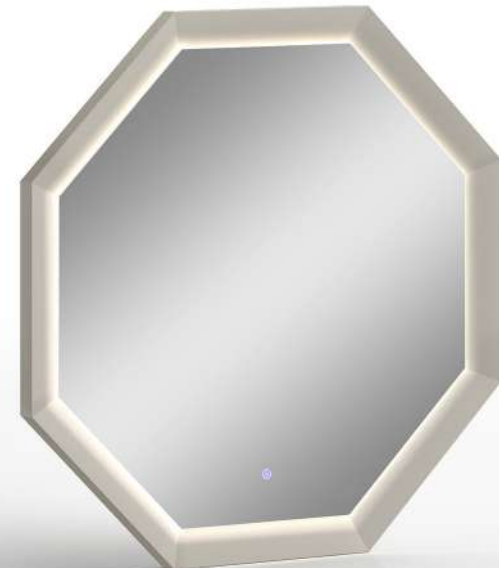

Description:
Berlin Rectangular Mirror, with Bottom Stripe in High
Gloss Chestnut Lacquer.

Item Code:
MR1754-CNUT/LGRY

Dimensions:
W: 35" D: 1" H: 47"

Available Colors
 ILP-1026-5HG-CNUT

CHLOE MIRROR

With its refined and architectural frame, the Chloe mirror creates an original, distinctive design in any setting.

Description:
Chloe Hexagonal Mirror, in Matte Gray Lacquer with LED Light.

Item Code:
MR1888-GRY

Dimensions:
W: 39" D: 2" H: 39"

Available Colors

 ILP-T1490062MA-GRY

DAISY MIRROR

Daisy Led Rectangular mirror.

Description:
Daisy Rectangular Mirror with LED Light.

Item Code:
MR1722S-LED

Dimensions:
W: 32" D: 0.8" H: 47"

DAMIEN MIRROR

Presence and boldness is what Damien mirror achieves in any space. Its design defines a room by drawing the eye to this elegant accessory.