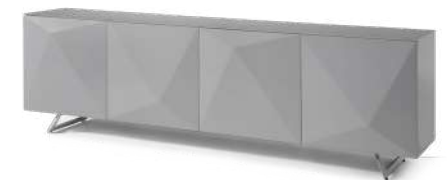

SAMANTHA BUFFET

Conceived to characterise the dining space with character and personality, the Samantha Buffet is a distinctive furnishing element to any dining room.

Description:
Samantha Buffet, Comes in High Gloss Red Lacquer and Tempered Red Glass Top, or in High Gloss Gray Lacquer and Tempered Light Gray Glass Top or in High Gloss White Lacquer and Tempered White Glass Top, Cabinet Doors with Geometric Design, Inner Shelves, Legs in Brushed Silver Nickel.

Item Code:
SB1193-RED
SB1193-GRY
SB1193-WHT

Dimensions:
W: 94" D: 18" H: 29"

Available Colors

OHM-W60607-RED OHM-Glass Red
 OHM-W110706-GRY OHM-G0706-GRY
 OHM-W60509-WHT OHM-G1009-WHT