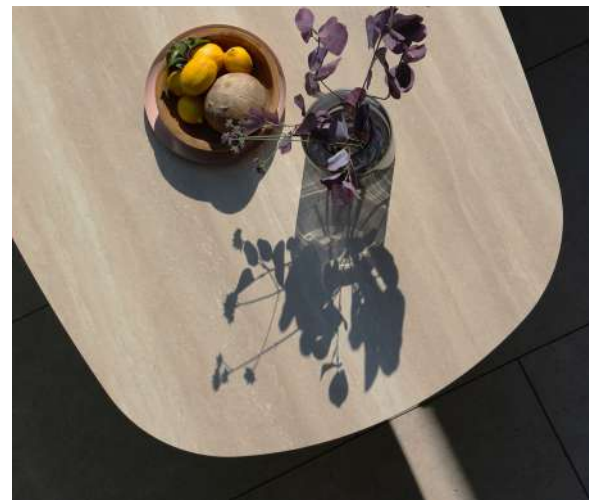

Colors

Sand-B Top Mocha Aluminum