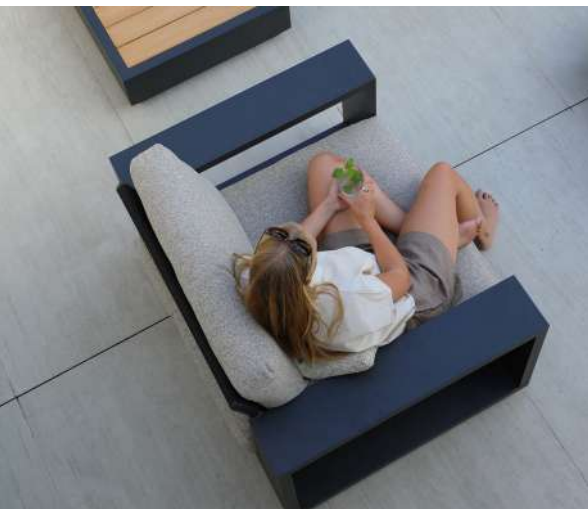

PALMA COLLECTION

PALMA ARMCHAIR

From mornings by the pool to evenings with friends, palma reshapes your space in seconds. Palma's reinvented look makes luxury more fun and functional than ever.

Description:

Palma Armchair, Charcoal Aluminum Frame, Olefin Rope On Sofa Backrest with 1 cushion.

Item Code:

CH2090-CHA/ALM

Dimensions:

W: 46" D: 36" H: 34"

Colors