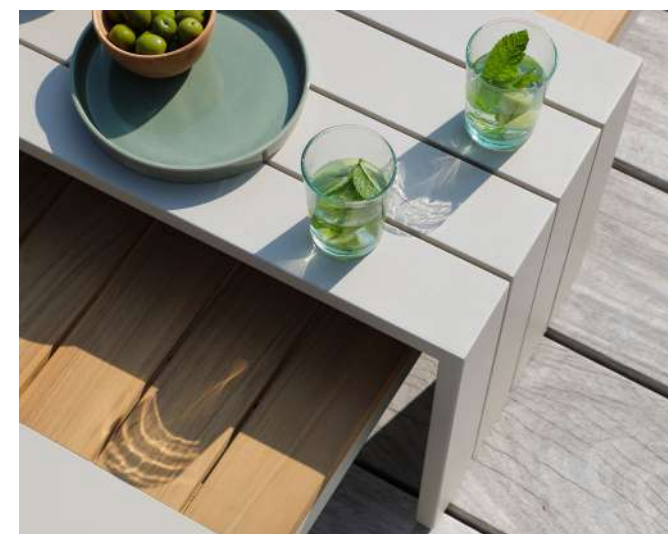

Colors

Mocha Aluminum Frame #MHS005-1 #MH-1899 #MH-S005-5
Fabric Fabric Fabric

COSTA COFFEE TABLE

Streamlined and contemporary. Costa is built for easy going outdoor comfort. Its full aluminum frame keeps things lightweight.